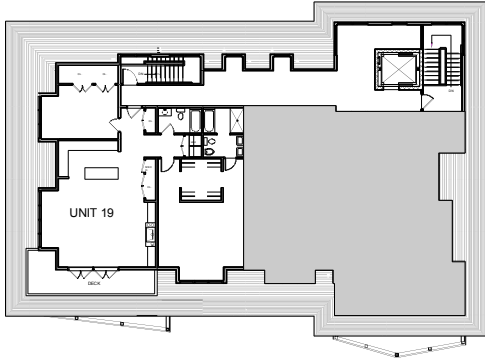

# OLD SHIPYARD

**UNIT #20 PENTHOUSE**  
**BUILDING B "FROST WHARF"**  
**1461 SQ.FT.**  
**TWO BEDROOMS**  
**TWO BATHROOMS**  
**185 SQ. FT. COVERED PORCH**  
**588 SQ.FT. SHARED RECREATIONAL SPACE**  
**CLOSETS: 34.3 LINEAR FT**  
**OPTIONS:**  
**GAS FIREPLACE**  
**BOOK SHELVES**  
**CABINETS**