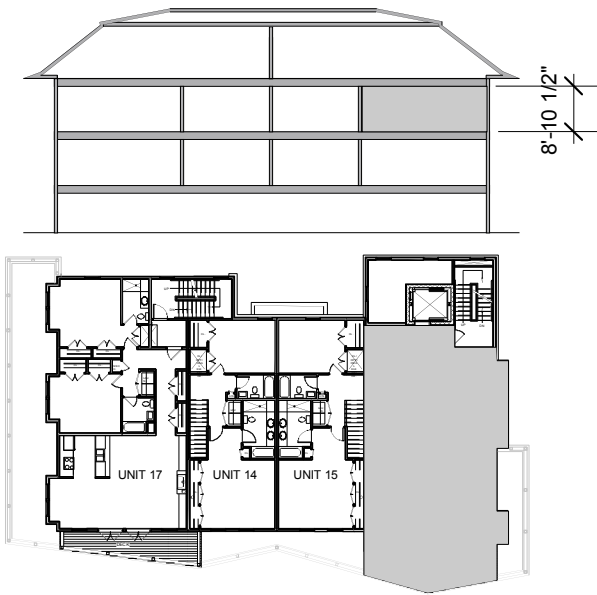

OLD SHIPYARD

UNIT #18
BUILDING B "FROST WARF"
1258 SQ. FT.
TWO BEDROOMS
TWO BATHROOMS
157 SQ. FT. BALCONY
OPTIONS:
GAS FIREPLACE
BOOK SHELVES
CABINETS