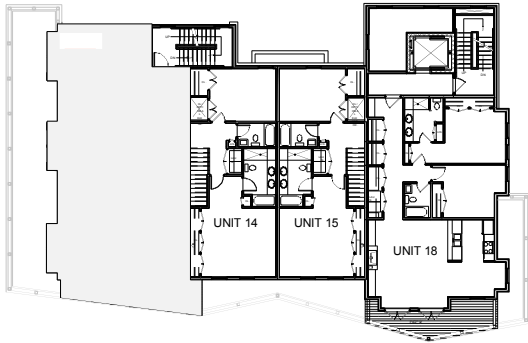

OLD SHIPYARD

UNIT #17
BUILDING B "FROST WHARF"
1354 SQ.FT.
TWO BEDROOMS
TWO BATHROOMS
1/2 FLIGHT WALK UP
FROM FIRST FLOOR
163 SQ.FT. BALCONY
STORAGE CLOSET ON 1ST FL.
OPTIONS:
GAS FIREPLACE
BOOK SHELVES
CABINETS
ELEVATOR