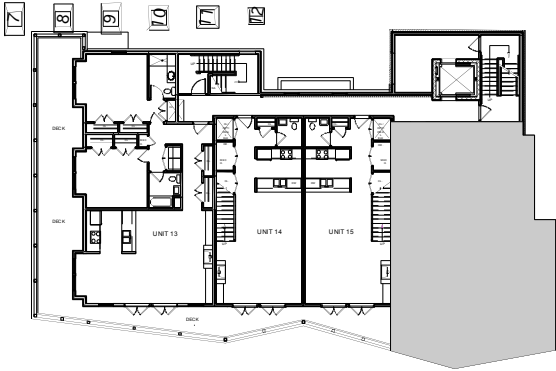

OLD SHIPYARD

UNIT #16
BUILDING B "FFROST WHARF"
1173 SQ.FT.
TWO BEDROOMS
TWO BATHROOMS
331 SQ.FT. DECK
OPTIONS:
GAS FIREPLACE
BOOK SHELVES
CABINETS