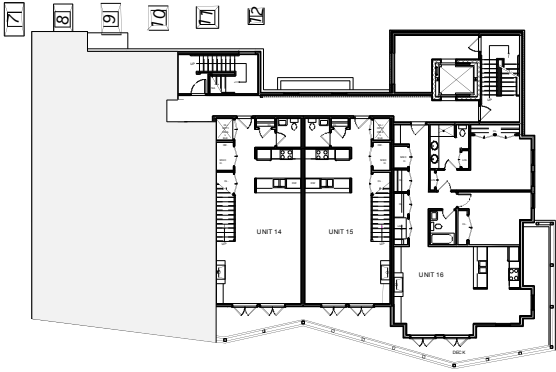

OLD SHIPYARD

UNIT #13
BUILDING B "FROST WHARF"
1318 SQ.FT.
TWO BEDROOMS
TWO BATHROOMS
739 SQ.FT. DECK
OPTIONS:
GAS FIREPLACE
BOOK SHELVES
CABINETS