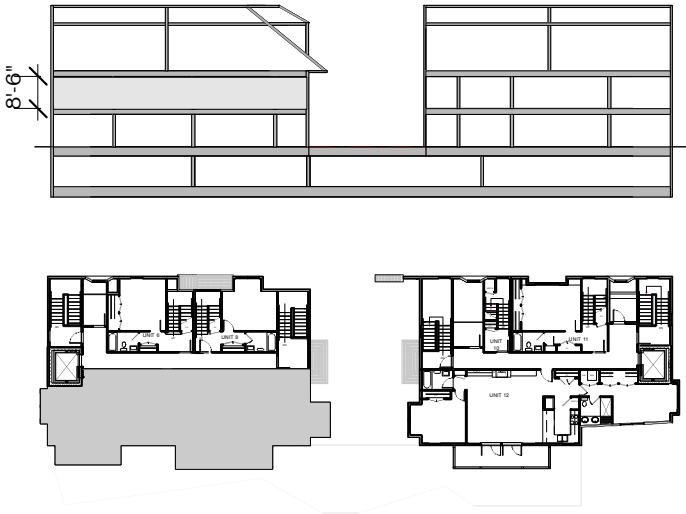

# OLD SHIPYARD

UNIT #9 BUILDING A  
"CLIFF WHARF SOUTH"  
1279 SQ.FT.  
TWO BEDROOMS  
TWO BATHROOMS  
239 SQ FT BALCONY  
OPTIONS:  
GAS FIREPLACE  
BOOK SHELVES  
CABINETS