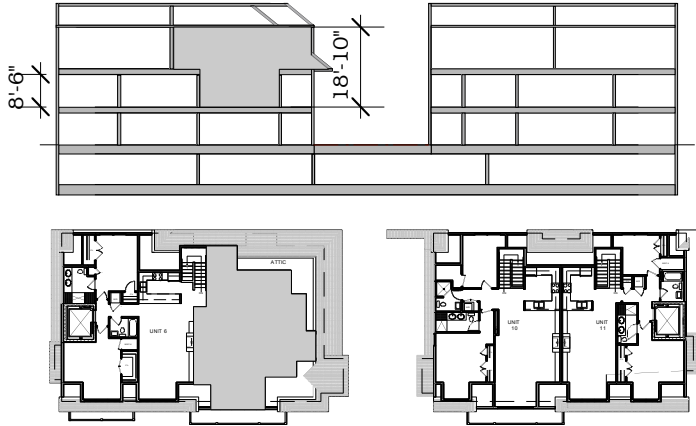

OLD SHIPYARD

UNIT #8
BUILDING A "CLIFF WHARF SOUTH"
1199 SQ.FT.
TWO BEDROOMS
TWO BATHROOMS
TWO FLOORS
OPTIONS:
 DUMB WAITER
 GAS FIREPLACE
 BOOK SHELVES
 CABINETS