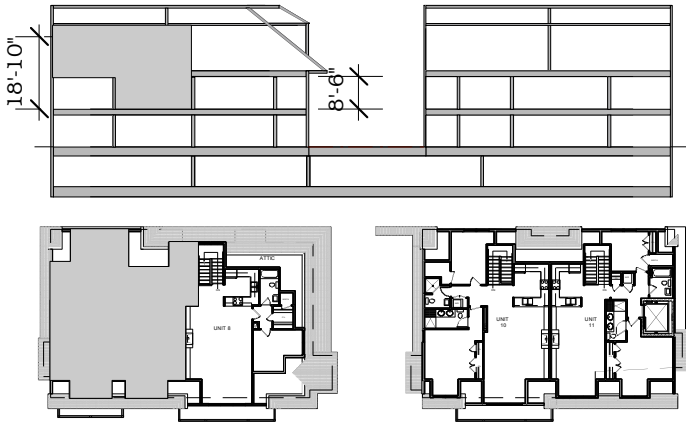

OLD SHIPYARD

UNIT #6
BUILDING A "CLIFF WHARF SOUTH".
1562 SQ.FT.
THREE BEDROOMS
THREE BATHROOMS
TWO FLOORS
OPTIONS:
GAS FIREPLACE
BOOK SHELVES
CABINETS