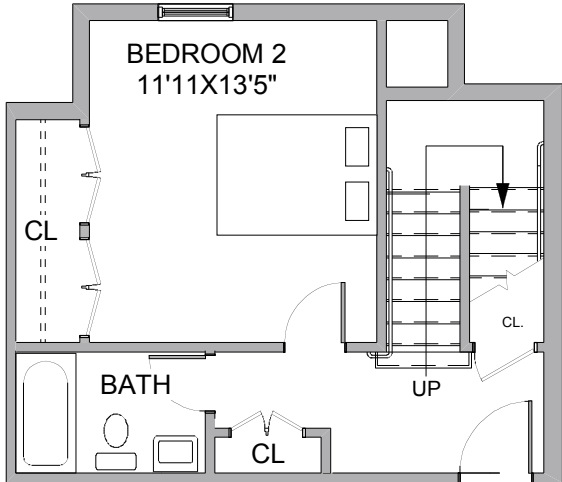

OLD SHIPYARD

UNIT #6
BUILDING A "CLIFF WHARF SOUTH".
1562 SQ.FT.
THREE BEDROOMS
THREE BATHROOMS
TWO FLOORS
OPTIONS:
GAS FIREPLACE
BOOK SHELVES
CABINETS