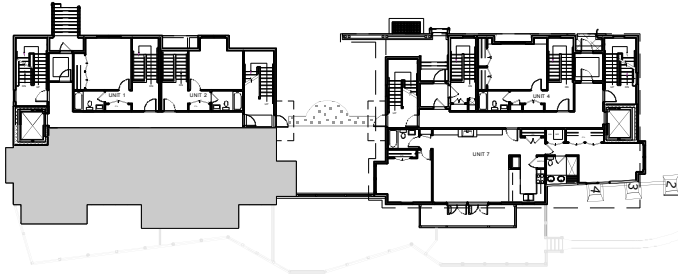

OLD SHIPYARD

UNIT #5 BUILDING A
"CLIFF WHARF SOUTH"
1294 SQ.FT.
TWO BEDROOMS
TWO BATHROOMS
239 SQ FT BALCONY
OPTIONS:
60 SQ/FT BALCONY
GAS FIREPLACE
BOOK SHELVES
CABINETS