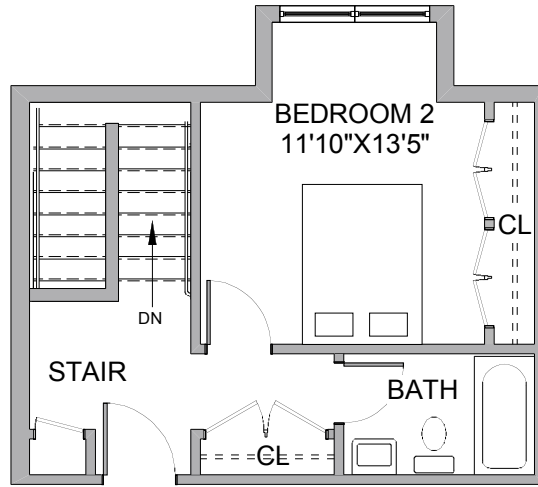

OLD SHIPYARD

UNIT #2
BUILDING A "CLIFF WHARF SOUTH"
 1489 SQ.FT,
 TWO BEDROOMS
 TWO BATHROOMS
 TWO STORIES
 340 SQ FT DECK
 OPTIONS:
 DUMB WAITER
 GAS FIREPLACE
 BOOK SHELVES
 CABINETS