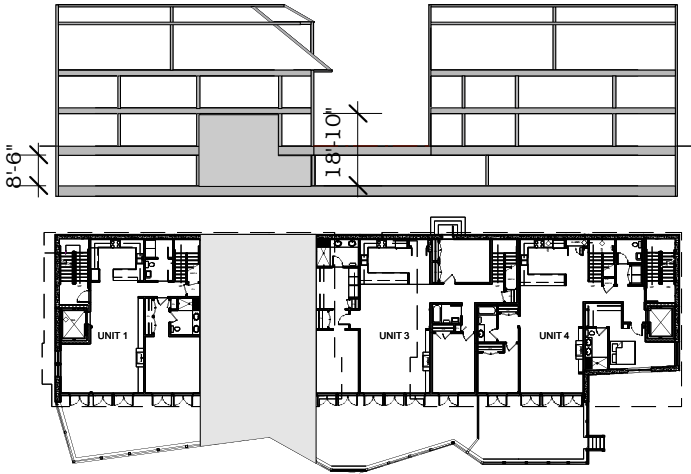

OLD SHIPYARD

UNIT #2
BUILDING A "CLIFF WHARF SOUTH"
 1489 SQ.FT,
 TWO BEDROOMS
 TWO BATHROOMS
 TWO STORIES
 340 SQ FT DECK
 OPTIONS:
 DUMB WAITER
 GAS FIREPLACE
 BOOK SHELVES
 CABINETS