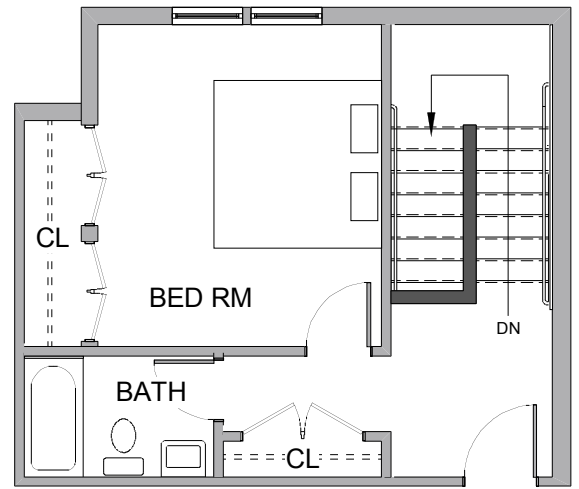

OLD SHIPYARD

UNIT #1
BUILDING A "CLIFF WHARF SOUTH"
 1634 SQ.FT.
 2 BEDROOMS
 TWO BATHROOMS
 TWO STORIES
 561 SQL FT DECK
 OPTIONS:
 GAS FIREPLACE
 BOOK SHELVES
 CABINETS