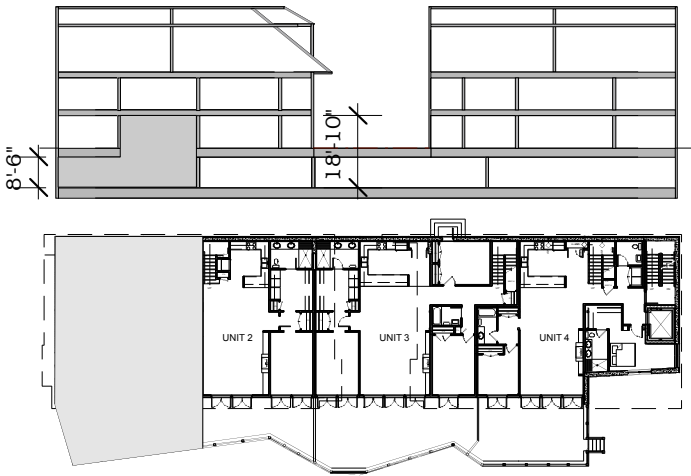

OLD SHIPYARD

UNIT #1
BUILDING A "CLIFF WHARF SOUTH"
 1634 SQ.FT.
 2 BEDROOMS
 TWO BATHROOMS
 TWO STORIES
 561 SQL FT DECK
 OPTIONS:
 GAS FIREPLACE
 BOOK SHELVES
 CABINETS